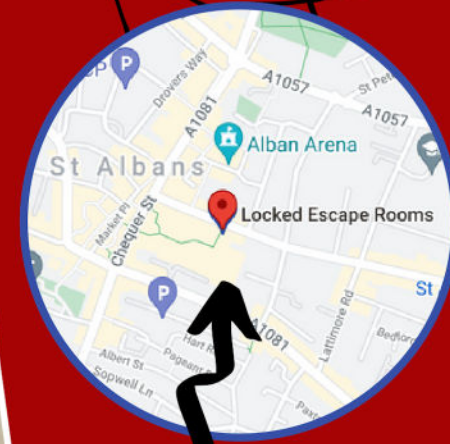

OUR GAMES

ST ALBANS

LUTON | DUNSTABLE

MEETING ROOM

ST ALBANS

**THE MALTINGS,
ST ALBANS AL1 3HL**

Hire our meeting room in St Albans. Perfect for corporate meetings. From just £30 per hour and bring your own food and drinks. Or choose to pay for our partnered local food service and get the first hour FREE. Seats 12 people.